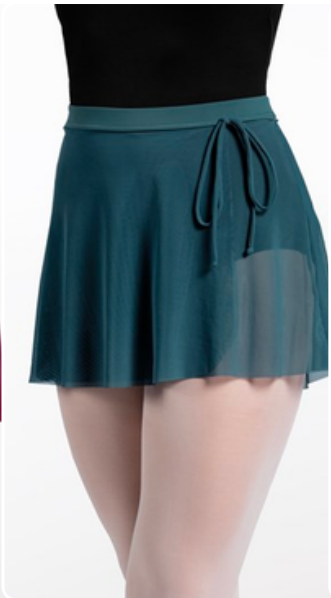

S9010

$18.00

KIDS SKIRT WITH BOW

Sizes: XXSC, XSC, SC, IC, MC, XLC

Color: Pink, White, Purple, Black

S12472

$22.00

TIE WAIST GEORGETTE WRAP SKIRT

Sizes: XSC, SC, MC, IC, LC

SA, MA, LA, XLA

Color: Black, Burgundy, Pink, Purple, White