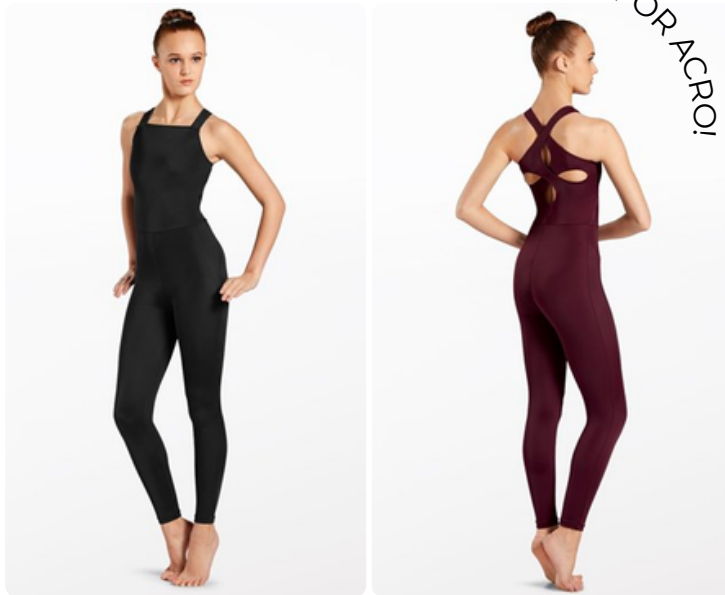

GREAT FOR ACRO!

MT12633

$32.00

CLOVER BACK UNITARD

Sizes: SC, MC, IC, LC,

XSA, SA, MA, LA, XLA

Color: Black, Burgundy